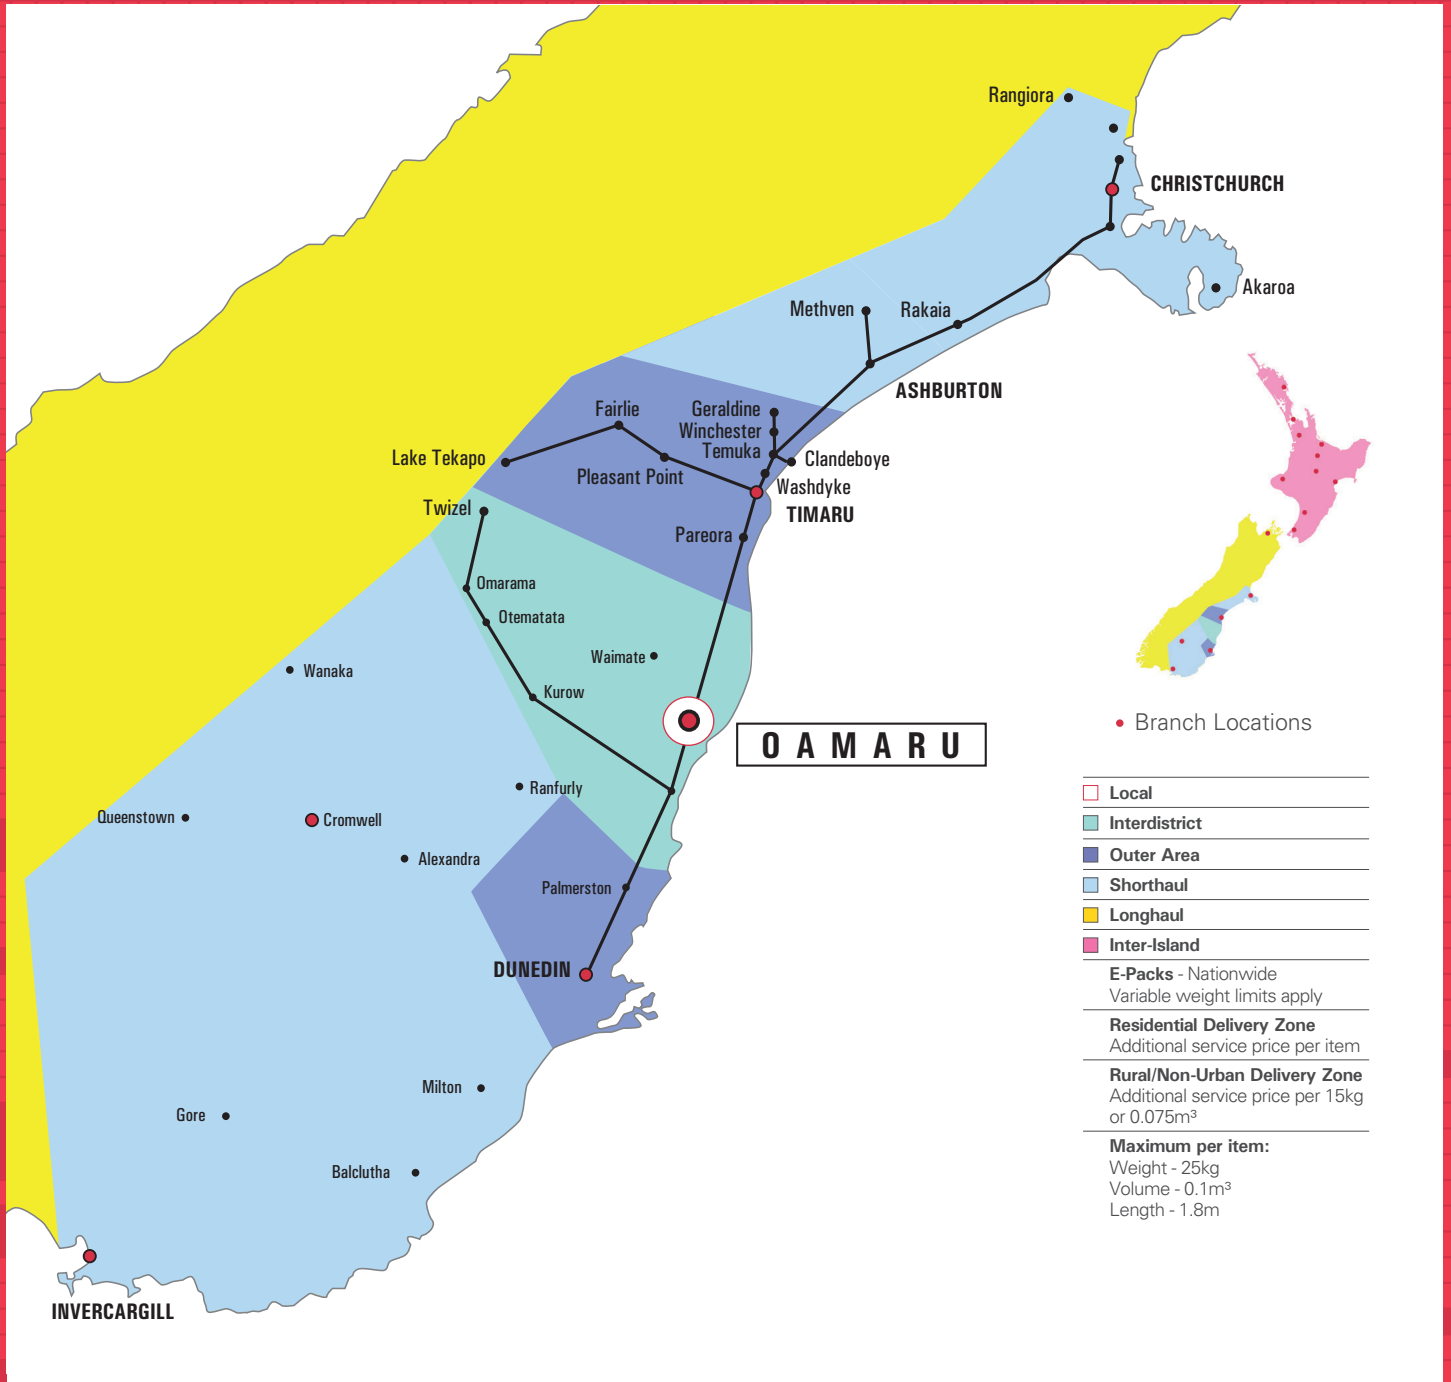

Please Note: Above zone areas are approximate only. For queries regarding the exact zone of a specific location, please contact your local branch.

BRANCH

66 Seadown Road, Timaru

For details on where to buy product and drop off packages, refer to the 'Contact Us' section of our website nzcouriers.co.nz

OPENING HOURS

Monday - Friday: 7.30am - 5.30pm Saturday: 8.00am - 11.00am

TIMARU REGIONAL - OAMARU

## LOCAL SERVICES

Refer to pick-up times below for local services

## LOCAL AND REGIONAL - SAME DAY SERVICES

Your pick-up times and depot departure times

Times your courier is available to pick up:	South	North
<b>Departs Oamaru at:</b>	3.30 (pm)	10.00 (am)
Ashburton		2.30pm
Christchurch		3.30pm
Fairlie		4.45pm
Geraldine		2.00pm
Kurow		12.30pm
Methven		3.30pm
Omarama		2.00pm
Palmerston/Otago	4.30pm	
Pleasant Point		3.30pm
Temuka		1.15pm
Timaru		12.30pm
Twizel		2.30pm
Waikouaiti	4.45pm	
Waimate		2.00pm
Winchester		1.15pm