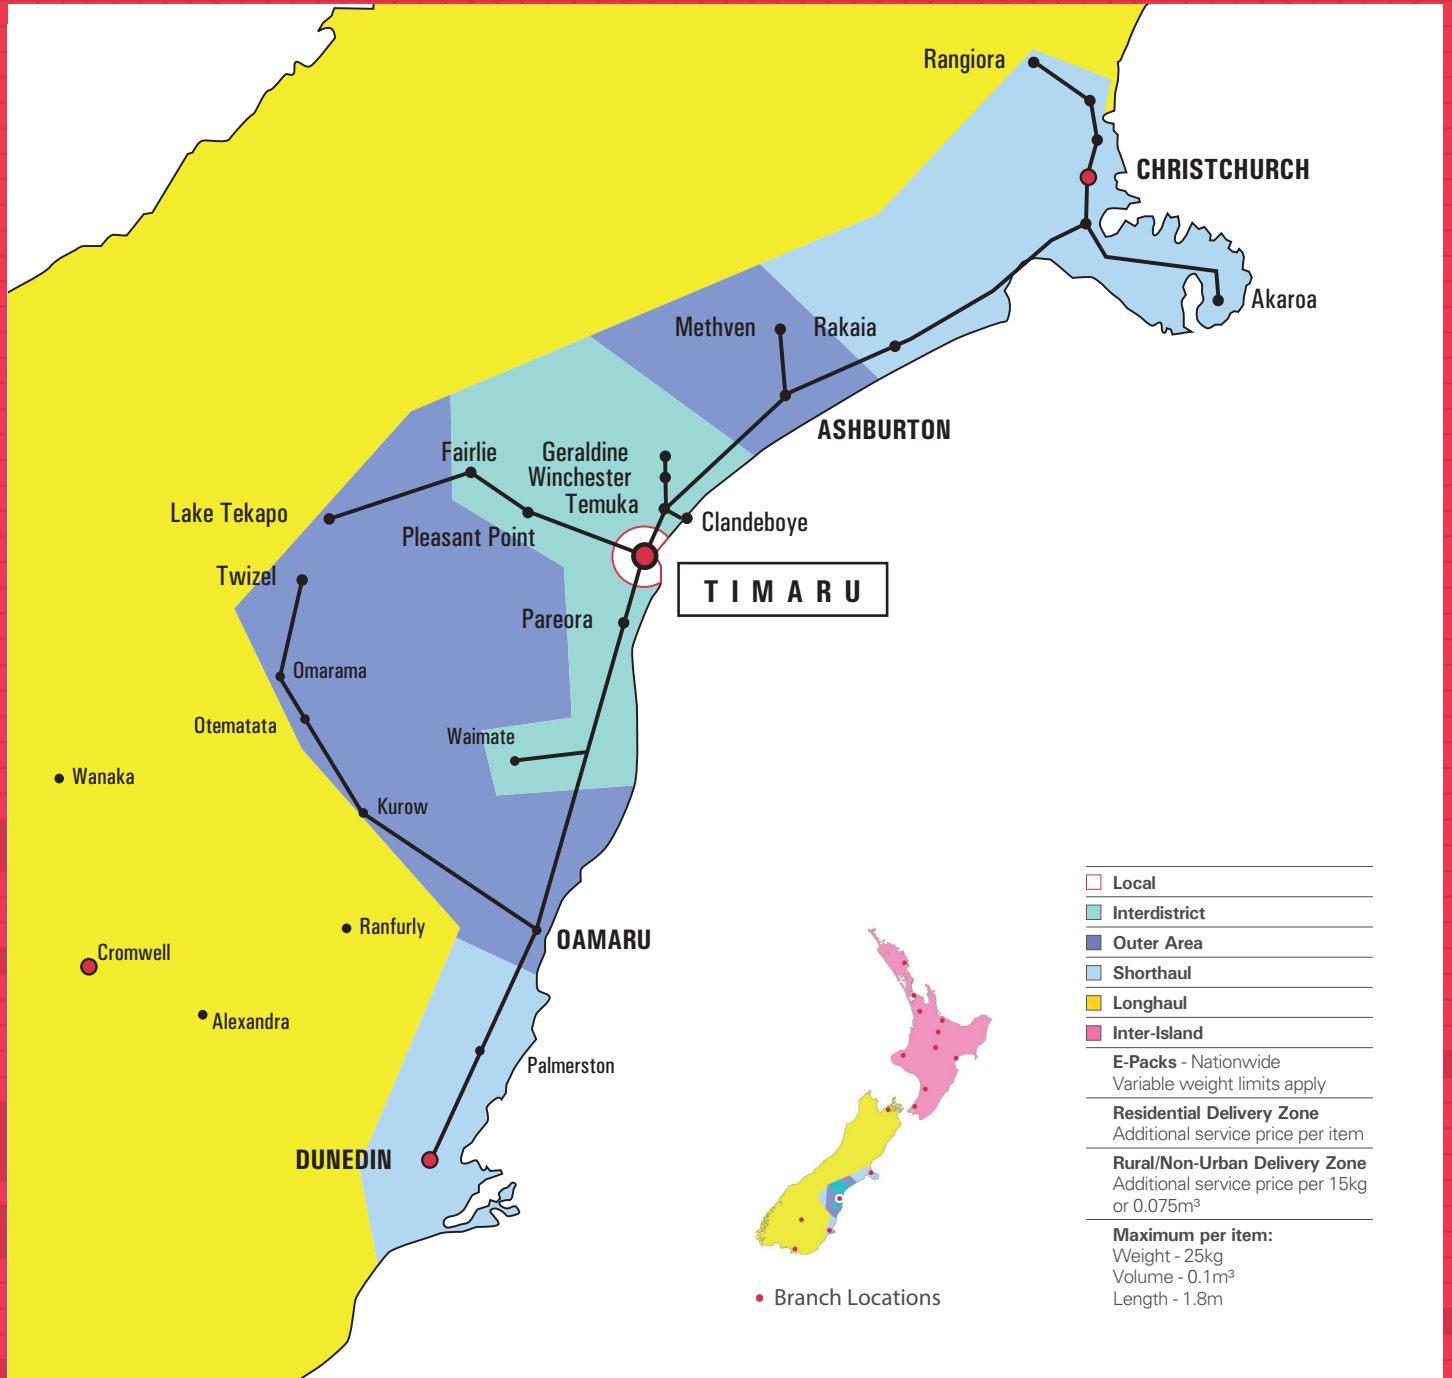

Please Note: Above zone areas are approximate only. For queries regarding the exact zone of a specific location, please contact your local branch.

BRANCH

66 Seadown Road, Timaru

For details on where to buy product and drop off packages, refer to the 'Contact Us' section of our website nzcouriers.co.nz

OPENING HOURS

Monday - Friday: 7.30am - 5.30pm Saturday: 8.00am - 11.00am

LOCAL SERVICES

Refer to pick-up times below for local services

LOCAL AND REGIONAL - SAME DAY SERVICES

Your pick-up times and depot departure times

Times your courier is available to pick up:		
Departs Timaru at:	10.00 (am)	12.30 (pm)
Ashburton	12.00pm	2.30pm
Clandeboye	11.30am	4.00pm
Christchurch	1.30pm	3.30pm
Dunedin		
Fairlie	4.00pm	
Geraldine		2.00pm
Hinds	11.25am	
Kurow	12.30pm	
Methven	1.00pm	3.30pm
Oamaru	11.45am	
Omarama	2.00pm	
Pareora	10.30am	1.30pm
Pleasant Point		3.30pm
Temuka	10.35am	1.15pm
Twizel	2.30pm	
Waimate	10.45am	2.00pm
Winchester		1.15pm